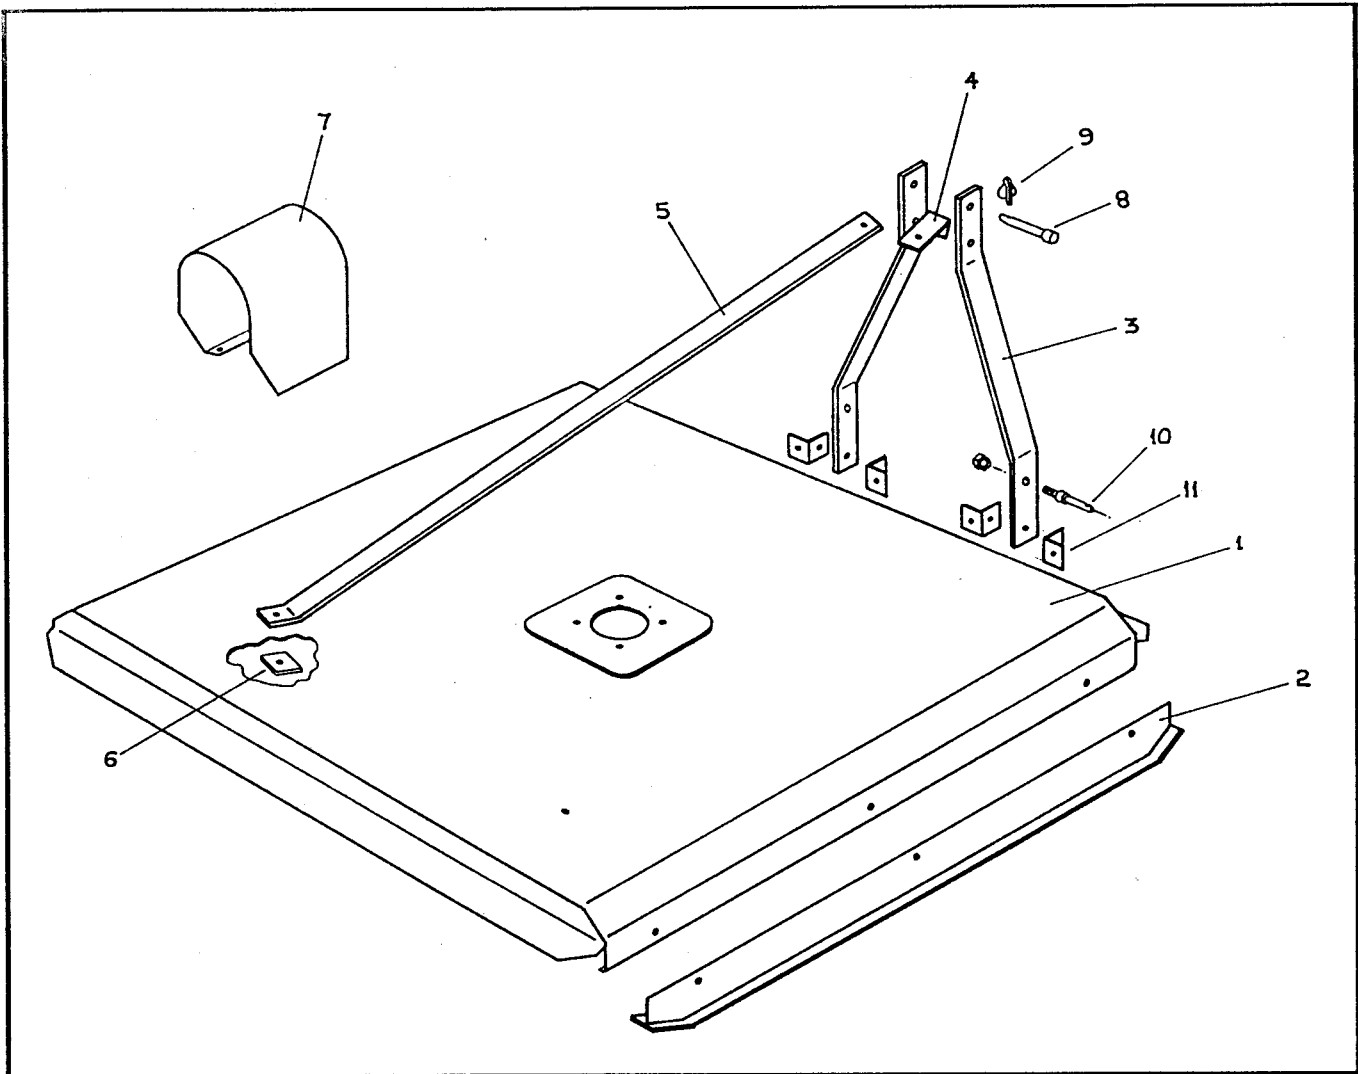

BLADE BEAM & ADAPTOR

6/93

Item	Part No.	Description	Qty
1	78839	Adaptor	1
2	78609	Outer Leaf 135	2
	78824	Outer leaf 150	2
3	78610	Centre Leaf 135	1
	78612	Centre Leaf 150	1
4	307220015	Nut M20	2
5	308200045	Washer M20	2
6	301220555	Bolt M20 x 55	2
7	74221	Nut - Special	2
8	72919	Journal	2
9	74222	Bolt - Special	2
10	78663	Blade	2
11	307212055	Locknut M12	4
12	301612115	Bolt M12 x 110	4
NI	209025495	Flat Washer	4

4 x M16 Holes on 172mm P.C.D.

GEARBOX ASSEMBLY

6/93

Item	Part No.	Description	Qty
1-18	78845	Gearbox Assy	1
1	B61	Case	1
2	B7381	Spacer	1
3	B7382	Retainer Ring	3
4	B7014	Gear Set	1
5	253572171	Bearing	1
6	B7013	Input Shaft	1
7	B7383	Gasket	1
8	B7384	Retainer Ring	1
9	262114042	Seal	1
10	B7385	Cap	1
11	254080181	Bearing	3
12	B7386	Gasket	1
13	B78	Housing	1
14	262116031	Seal	1
15	208010860	Split Pin	1
16	B7387	Flat Washer	1
17	B7388	Castle Nut	1
18	208010860	Split Pin	1