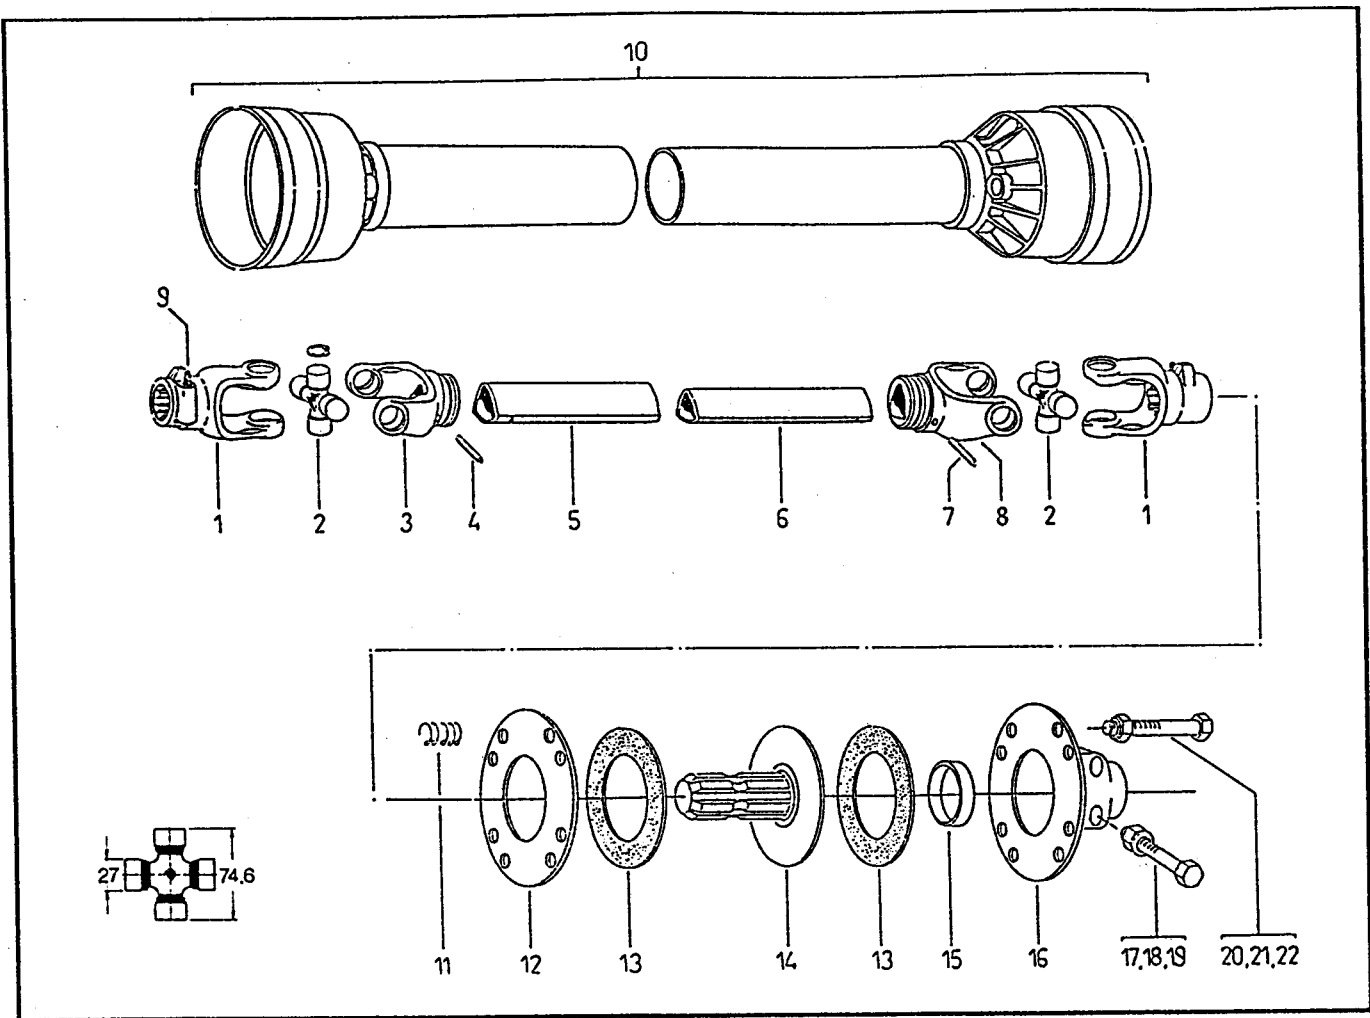

Slasher SMS

"ROCKY"

PARTS LIST

General Information

Serial No. Prefix SMS.....

Serial number is located on front RH side of frame.

Special Notes :

- ▲ Left Hand
- ▼ Right Hand
- ▲ Upper
- ▼ Lower
- ▲▲ Width
- ▲▲ Length
- ▲▲ From Serial Number
- ▲▲ To Serial Number
- ↻ rpm
- ◁ Alternative
- * Change since last print
- 306357x6 Quantity
- 306357# Quantity as required
- ≡ Only for
- ⌋ Central
- ⌋ Offset
- Z Number of teeth

Catalogue no.	Issue	Page Affected
77109	1/94	New Issue

UNIVERSAL DRIVE SHAFT & CLUTCH

6/93

Item	Part No.	Description	Qty
1-10	78841	Shaft Assembly	1
1	204051440	Yoke 1 3/8" x 6	2
2	204056906	Universal Cross Kit	2
3	204051410	Yoke - Outer Shaft	1
4	204056907	Pin	1
5	204056060	Outer Shaft	1
6	204052070	Inner Shaft	1
7	204056908	Pin	1
8	204051420	Yoke - Inner Shaft	1
9	204066100	Quick Release Pin Kit	2
10	204055915	Guard Assembly	1
11-2	78843	Clutch Assembly	1
11	B3723	Spring	6
12	B4168	Pressure Plate	1
13	B4165	Friction Plate	2
14	B4167	Drive Plate	1
15	B4172	Bush	1
16	B4163	Base (c/w Bush item 15)	1
17	101108225	Bolt 1/2" UNF	2
18	107108015	Nut 1/2" UNF	2
19	108081445	Washer	2
20	101108285	Bolt 1/2" UNF	6
21	107108385	Locknut 1/2" UNF	6
22	209025490	Washer	6

BLADE BEAM & ADAPTOR

6/93

Item	Part No.	Description	Qty
1	78839	Adaptor	1
2	78609	Outer Leaf 135	2
	78824	Outer leaf 150	2
3	78610	Centre Leaf 135	1
	78612	Centre Leaf 150	1
4	307220015	Nut M20	2
5	308200045	Washer M20	2
6	301220555	Bolt M20 x 55	2
7	74221	Nut - Special	2
8	72919	Journal	2
9	74222	Bolt - Special	2
10	78663	Blade	2
11	307212055	Locknut M12	4
12	301612115	Bolt M12 x 110	4
NI	209025495	Flat Washer	4