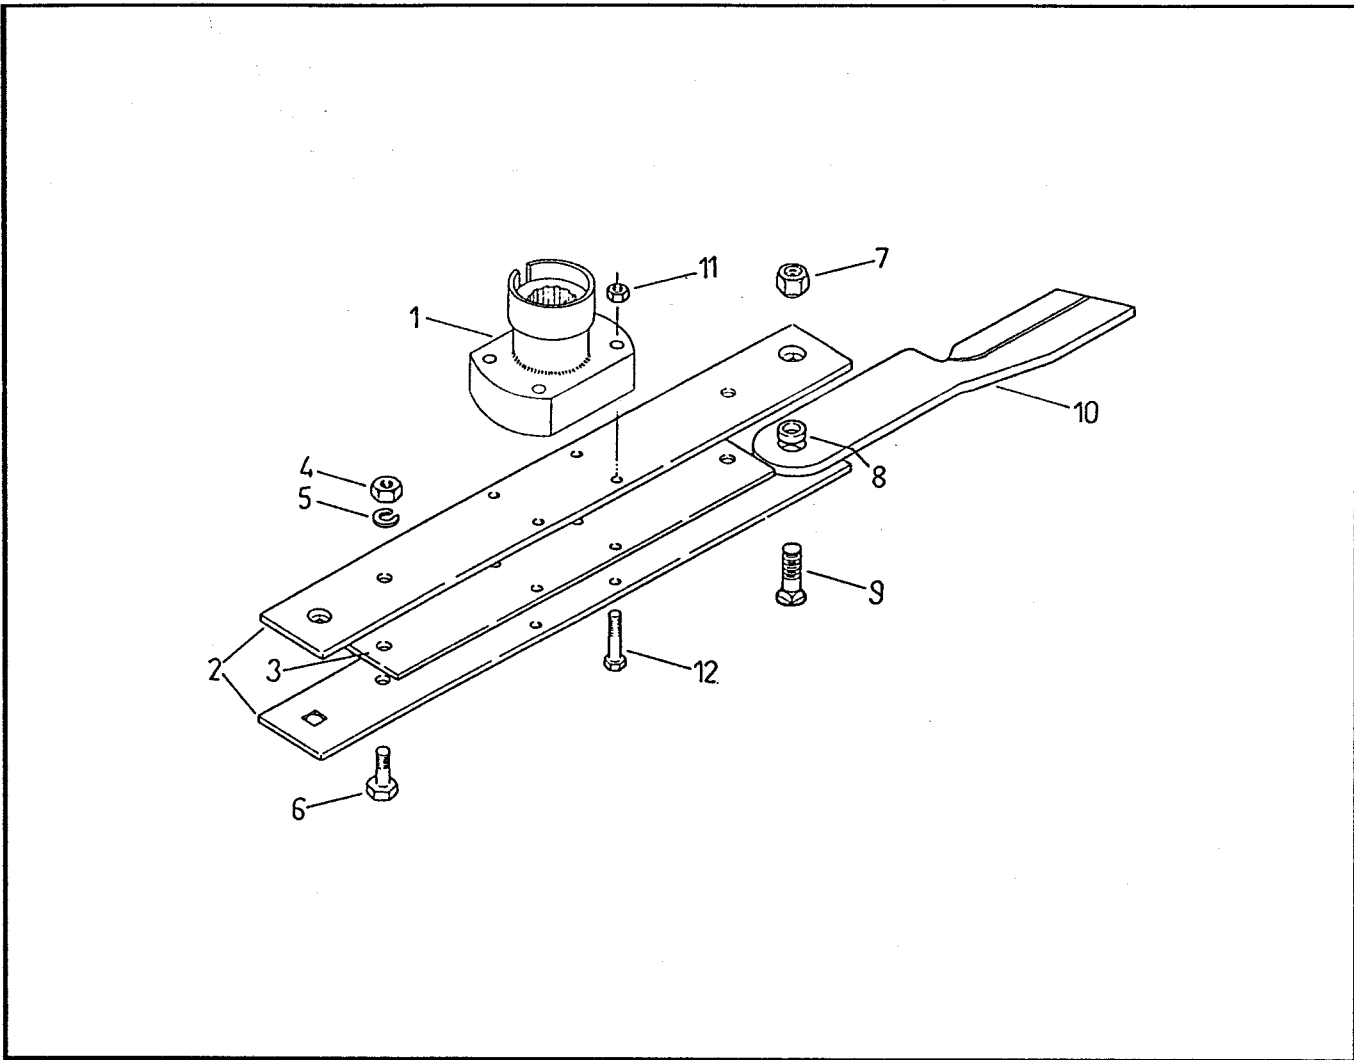

Slasher SMS

"ROCKY"

PARTS LIST

General Information

Serial No. Prefix SMS.....

Serial number is located on front RH side of frame.

Special Notes :

- ▲ Left Hand
- ▼ Right Hand
- ▲ Upper
- ▼ Lower
- ▲▲ Width
- ▲▲ Length
- ▲▲ From Serial Number
- ▲▲ To Serial Number
- ↻ rpm
- ◁ Alternative
- * Change since last print
- 306357x6 Quantity
- 306357# Quantity as required
- ≡ Only for
- ⌋ Central
- ⌋ Offset
- Z Number of teeth

Catalogue no.	Issue	Page Affected
77109	1/94	New Issue

UNIVERSAL DRIVE SHAFT & CLUTCH

6/93

Item	Part No.	Description	Qty
1-10	78841	Shaft Assembly	1
1	204051440	Yoke 1 3/8" x 6	2
2	204056906	Universal Cross Kit	2
3	204051410	Yoke - Outer Shaft	1
4	204056907	Pin	1
5	204056060	Outer Shaft	1
6	204052070	Inner Shaft	1
7	204056908	Pin	1
8	204051420	Yoke - Inner Shaft	1
9	204066100	Quick Release Pin Kit	2
10	204055915	Guard Assembly	1
11-2	78843	Clutch Assembly	1
11	B3723	Spring	6
12	B4168	Pressure Plate	1
13	B4165	Friction Plate	2
14	B4167	Drive Plate	1
15	B4172	Bush	1
16	B4163	Base (c/w Bush item 15)	1
17	101108225	Bolt 1/2" UNF	2
18	107108015	Nut 1/2" UNF	2
19	108081445	Washer	2
20	101108285	Bolt 1/2" UNF	6
21	107108385	Locknut 1/2" UNF	6
22	209025490	Washer	6

BLADE BEAM & ADAPTOR

6/93

Item	Part No.	Description	Qty
1	78839	Adaptor	1
2	78609	Outer Leaf 135	2
	78824	Outer leaf 150	2
3	78610	Centre Leaf 135	1
	78612	Centre Leaf 150	1
4	307220015	Nut M20	2
5	308200045	Washer M20	2
6	301220555	Bolt M20 x 55	2
7	74221	Nut - Special	2
8	72919	Journal	2
9	74222	Bolt - Special	2
10	78663	Blade	2
11	307212055	Locknut M12	4
12	301612115	Bolt M12 x 110	4
NI	209025495	Flat Washer	4