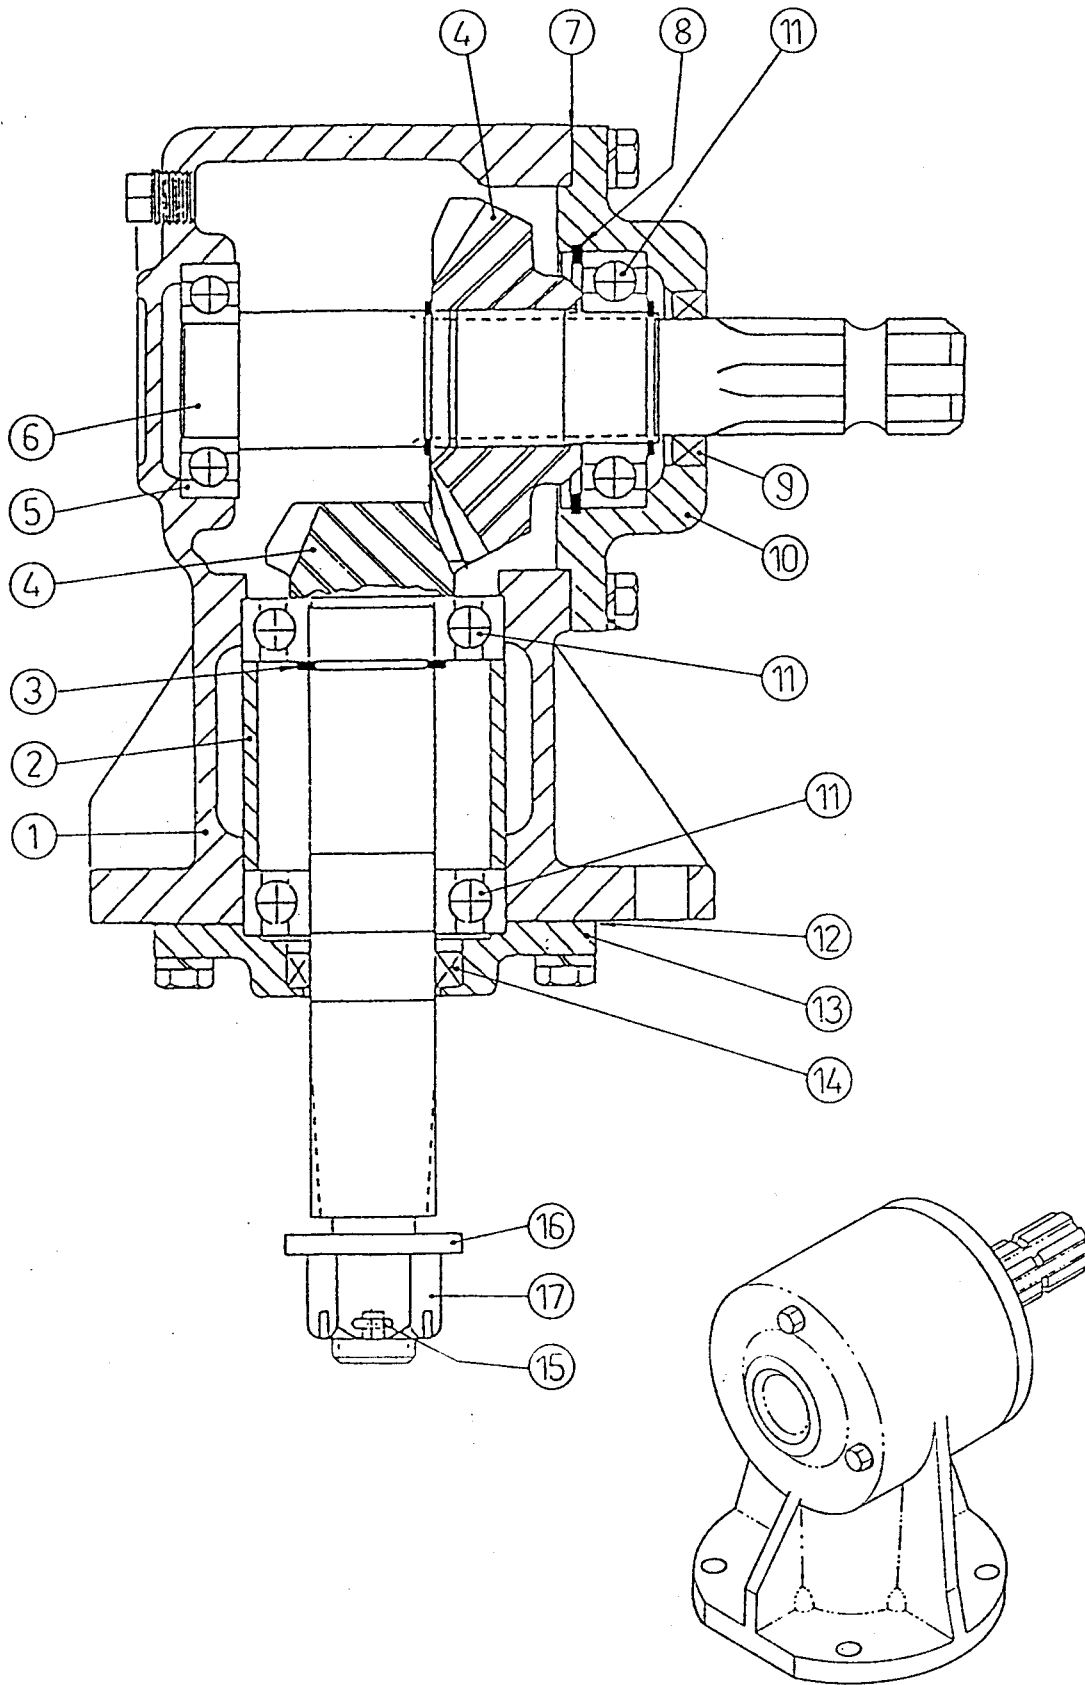

Slasher SMS

"ROCKY"

PARTS LIST

General Information

Serial No. Prefix SMS.....

Serial number is located on front RH side of frame.

Special Notes :

- ▲ Left Hand
- ▼ Right Hand
- ▲ Upper
- ▼ Lower
- ▲▲ Width
- ▲▲ Length
- ▲▲ From Serial Number
- ▲▲ To Serial Number
- ↻ rpm
- ◁ Alternative
- * Change since last print
- 306357x6 Quantity
- 306357# Quantity as required
- ≡ Only for
- ⌋ Central
- ⌋ Offset
- Z Number of teeth

Catalogue no.	Issue	Page Affected
77109	1/94	New Issue

UNIVERSAL DRIVE SHAFT & CLUTCH

6/93

Item	Part No.	Description	Qty
1-10	78841	Shaft Assembly	1
1	204051440	Yoke 1 3/8" x 6	2
2	204056906	Universal Cross Kit	2
3	204051410	Yoke - Outer Shaft	1
4	204056907	Pin	1
5	204056060	Outer Shaft	1
6	204052070	Inner Shaft	1
7	204056908	Pin	1
8	204051420	Yoke - Inner Shaft	1
9	204066100	Quick Release Pin Kit	2
10	204055915	Guard Assembly	1
11-2	78843	Clutch Assembly	1
11	B3723	Spring	6
12	B4168	Pressure Plate	1
13	B4165	Friction Plate	2
14	B4167	Drive Plate	1
15	B4172	Bush	1
16	B4163	Base (c/w Bush item 15)	1
17	101108225	Bolt 1/2" UNF	2
18	107108015	Nut 1/2" UNF	2
19	108081445	Washer	2
20	101108285	Bolt 1/2" UNF	6
21	107108385	Locknut 1/2" UNF	6
22	209025490	Washer	6

BLADE BEAM & ADAPTOR

6/93

Item	Part No.	Description	Qty
1	78839	Adaptor	1
2	78609	Outer Leaf 135	2
	78824	Outer leaf 150	2
3	78610	Centre Leaf 135	1
	78612	Centre Leaf 150	1
4	307220015	Nut M20	2
5	308200045	Washer M20	2
6	301220555	Bolt M20 x 55	2
7	74221	Nut - Special	2
8	72919	Journal	2
9	74222	Bolt - Special	2
10	78663	Blade	2
11	307212055	Locknut M12	4
12	301612115	Bolt M12 x 110	4
NI	209025495	Flat Washer	4