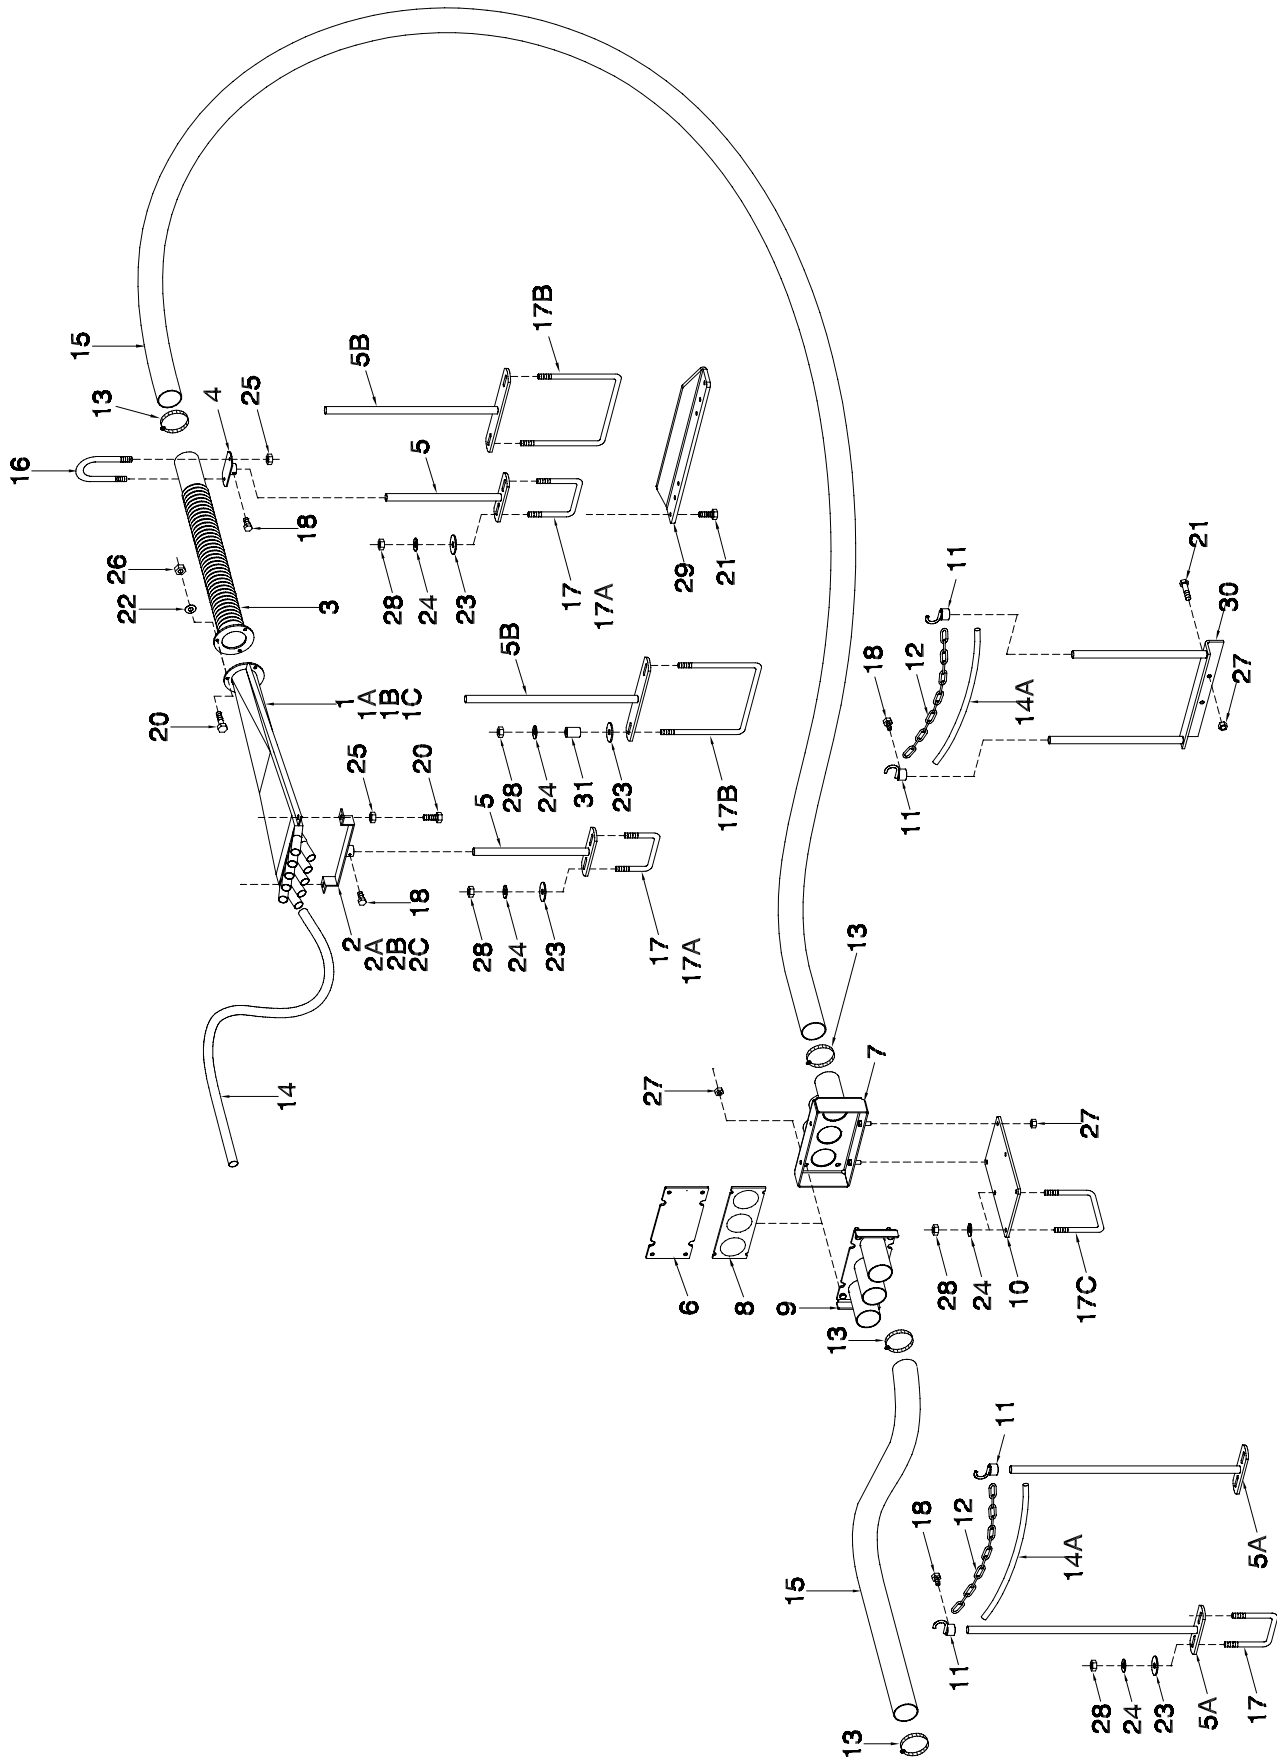

# Section 6: Head Locations

## Section Contents

Single Shoot Tow Behind - 31 Ft .....	6-2
Single Shoot Tow Between - 31 Ft.....	6-4
Dual Shoot Tow Behind - 31 Ft .....	6-6
Dual Shoot Tow Between - 31 Ft .....	6-8
Hose Routing Details .....	6-10
Main Frame .....	6-10
Wing Frame .....	6-14
31 ft - Head Arrangement.....	6-16
10" Spacing - Tow Between Air Cart .....	6-16
12" Spacing - Tow Between Air Cart .....	6-17
10" Spacing - Tow Behind Air Cart .....	6-18
12" Spacing - Tow Behind Air Cart .....	6-19

# Distribution Single Shoot Tow Behind - 31 Ft

# Distribution Dual Shoot Tow Behind - 31 Ft