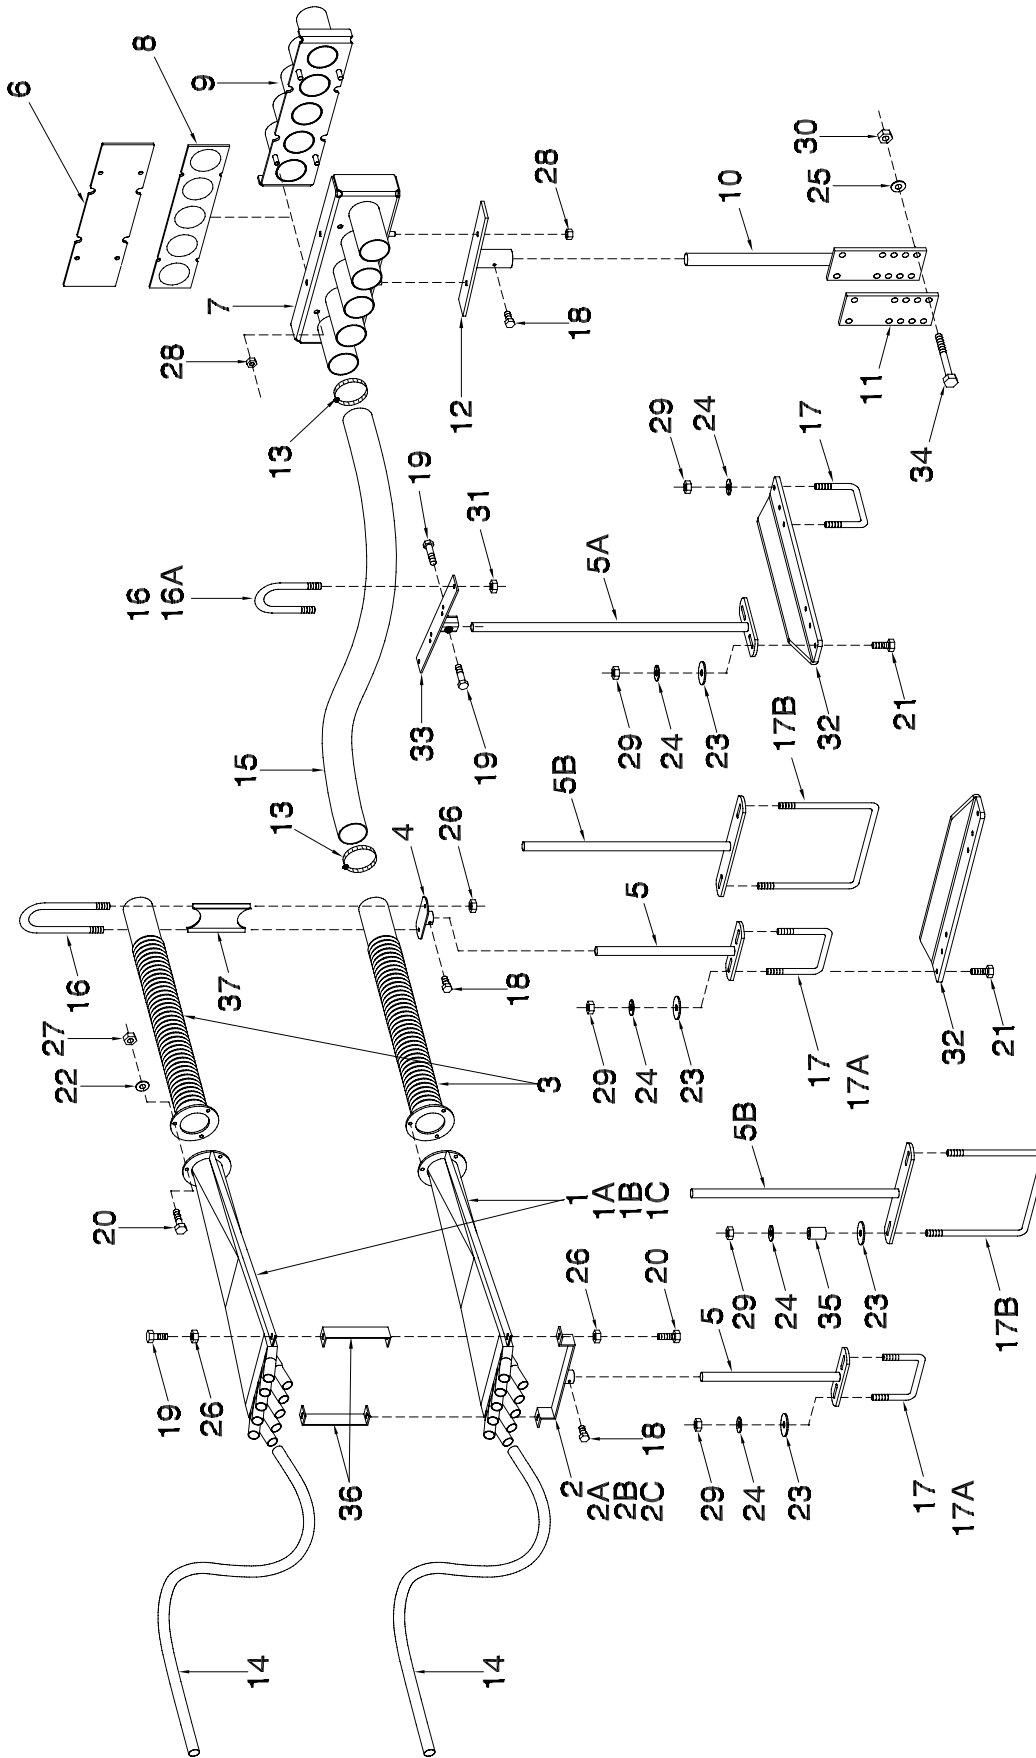

Distribution Dual Shot Tow Between - 31 Ft

Distribution - Dual Shoot Tow Between - 31 Ft

Item	Part No.	Description	No. Used	
			31 ft	
			10	12
1	N42274	Divider Assembly - 11 Outlet	-	-
1A	N31190	Divider Assembly - 10 Outlet	-	-
1B	N31189	Divider Assembly - 9 Outlet	-	-
1C	N31188	Divider Assembly - 8 Outlet	2	6
1D	N31187	Divider Assembly - 7 Outlet	8	2
2	N40544	Support - 11 Outlet	-	-
2A	N19406	Support - 10 Outlet	-	-
2B	N15595	Support - 9 Outlet	-	-
2C	N15107	Support - 8 Outlet	1	3
2D	N15594	Support - 7 Outlet	4	1
3	N15135	Pipe - Corr Diff - Divider Head	10	8
4	N15102	Support - Rear	5	4
5	N15105	Support - Bottom - Rod 12"	8	8
5A	N19531	Support - Bottom - Rod 24"	2	2
5B	N45694	Support - Wide - Bottom - Rod 14"	2	-
6	N39877	Cover Plate - 5 Run	2	2
7	S39743	Coupler - 5 Run - Tillage	2	2
8	S39752	Gasket Seal - 5 Run	2	2
9	S39747	Coupler - 5 Run - Cart	2	2
10	N19575	Base - Hose Coupler.....	1	1
11	N19409	Plate - Mount	1	1
12	N39840	Mount - Coupler	1	1
13	N11905	Hose Clamp - 2 1/2	40	32
14	R480034	Hose - .929 ID x 1.169 OD/ft (75 ft roll)	825	675
15	R480055	Hose - 2 1/2 ID/ft (100 ft rolls)	200	150
16	N16504	U-Bolt - 1/4 x 2 9/16 x 9 1/2 Lg	9	8
16A	N37630	U-Bolt - 1/4 x 2 3/4 x 3 3/4 Lg	2	2
17	N15098	U-Bolt - 3/8 x 4 x 5	6	6
17A	N15097	U-Bolt - 3/8 x 2 x 5	4	4
17B	N40715	U-Bolt - 3/8 x 8 x 9 3/4	2	-
18	N24396	Setscrew - 1/4 x 1/2	12	8
19	K-3830	Hex Bolt - 1/4 x 1/2 Lg	14	12
20	W-469	Hex Bolt - 1/4 x 3/4 Lg	40	32
21	W-187	Hex Bolt - 3/8 x 1 1/4 Lg	4	8
22	W-521	Lockwasher - 1/4	30	24
23	D-5579	Flatwasher - 3/8	24	20
24	W-523	Lockwasher - 3/8	28	28
25	W-525	Lockwasher - 1/2	4	4
26	D-5277	Serrated Locknut - 1/4	30	24
27	W-512	Hex Nut - 1/4	30	24
28	D-5279	Serrated Locknut - 3/8	12	12
29	W-514	Hex Nut - 3/8	28	28
30	W-516	Hex Nut - 1/2	4	4
31	N22778	Locknut Nylon Insert - 1/4	8	8
32	S44308	Extension Bracket - Head Support	2	4
33	N40704	Support - Hose	2	2
34	S-951	Hex Bolt - 1/2 x 4 1/2 Lg	4	4
35	N11750	Bushing - 0.385 ID x 0.625 OD x 1 1/16 Lg	4	-
36	N16689	Bracket Front - Dual Shoot Heads	10	8
37	N16507	Spacer - Rear - Dual Shoot Heads	5	4