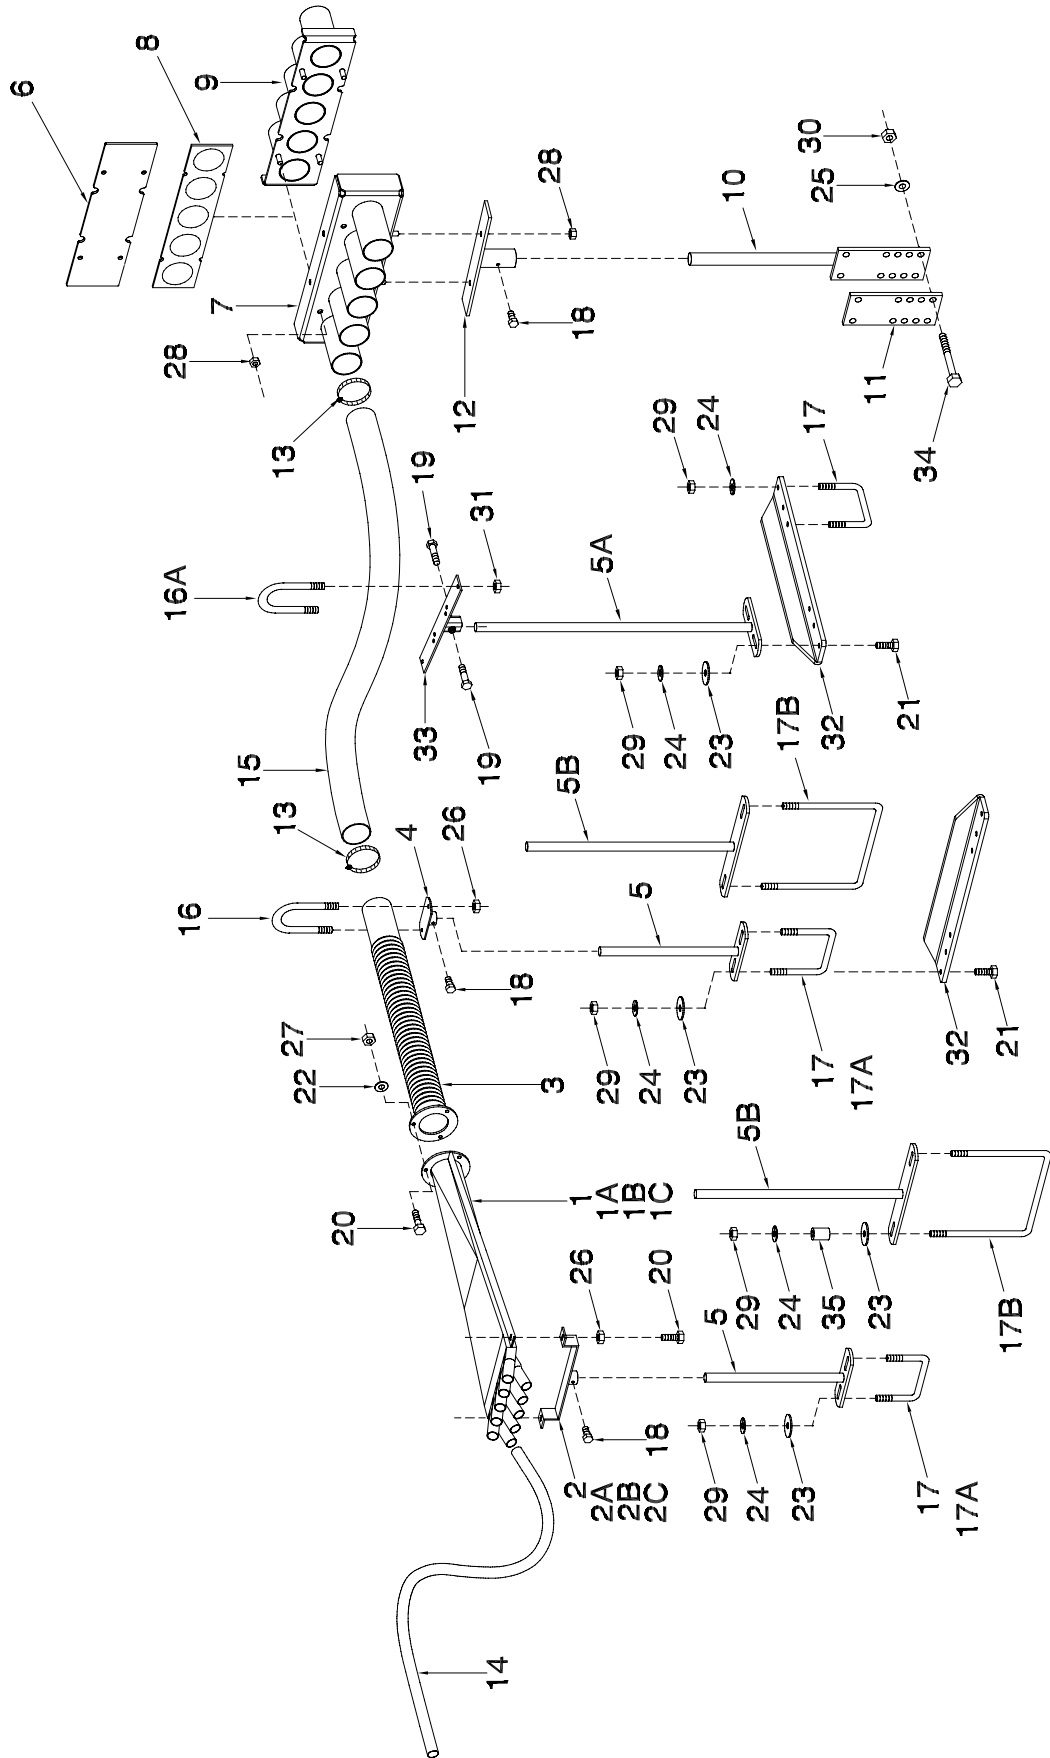

Distribution Single Shot Tow Between - 31 Ft

Distribtion - Single Shoot Tow Between - 31 Ft

Item	Part No.	Description	No. Used	
			31 ft	
			10	12
1	N42274	Divider Assembly - 11 Outlet	-	-
1A	N31190	Divider Assembly - 10 Outlet	-	-
1B	N31189	Divider Assembly - 9 Outlet	-	-
1C	N31188	Divider Assembly - 8 Outlet	1	3
1D	N31187	Divider Assembly - 7 Outlet	4	1
2	N40544	Support - 11 Outlet	-	-
2A	N19406	Support - 10 Outlet	-	-
2B	N15595	Support - 9 Outlet	-	-
2C	N15107	Support - 8 Outlet	1	3
2D	N15594	Support - 7 Outlet	4	1
3	N15135	Pipe - Corr Diff - Divider Head	5	4
4	N15102	Support - Rear	5	4
5	N15105	Support - Bottom - Rod 12"	8	8
5A	N19531	Support - Bottom - Rod 24"	2	2
5B	N45694	Support - Wide - Bottom - Rod 14"	2	-
6	N39877	Cover Plate - 5 Run	1	1
7	S39743	Coupler - 5 Run - Tillage	1	1
8	S39752	Gasket Seal - 5 Run	1	1
9	S39747	Coupler - 5 Run - Cart	1	1
10	N19575	Base - Hose Coupler.....	1	1
11	N19409	Plate - Mount	1	1
12	N39840	Mount - Coupler	1	1
13	N11905	Hose Clamp - 2 1/2	20	16
14	R480034	Hose - .929 ID x 1.169 OD/ft (75 ft roll)	450	375
15	R480055	Hose - 2 1/2 ID/ft (100 ft rolls)	100	75
16	N15096	U Bolt 1/4 x 2.5 x 3 1/4 lg	5	4
16A	N37630	U-Bolt - 1/4 x 2 3/4 x 3 3/4 Lg	4	4
17	N15098	U-Bolt - 3/8 x 4 x 5.....	6	6
17A	N15097	U-Bolt - 3/8 x 2 x 5.....	4	4
17B	N40715	U-Bolt - 3/8 x 8 x 9 3/4.....	2	-
18	N24396	Setscrew - 1/4 x 1/2.....	12	10
19	K-3830	Hex Bolt - 1/4 x 1/2 Lg	4	4
20	W-469	Hex Bolt - 1/4 x 3/4 Lg	25	20
21	W-187	Hex Bolt - 3/8 x 1 1/4 Lg	4	8
22	W-521	Lockwasher - 1/4.....	15	12
23	D-5579	Flatwasher - 3/8	24	20
24	W-523	Lockwasher - 3/8.....	28	28
25	W-525	Lockwasher - 1/2.....	4	4
26	D-5277	Serrated Locknut - 1/4	20	16
27	W-512	Hex Nut - 1/4	15	12
28	D-5279	Serrated Locknut - 3/8	6	6
29	W-514	Hex Nut - 3/8	28	28
30	W-516	Hex Nut - 1/2	4	4
31	N22778	Locknut Nylon Insert - 1/4	8	8
32	S44308	Extension Bracket - Head Support	2	4
33	N40704	Support - Hose	2	2
34	S-951	Hex Bolt - 1/2 x 4 1/2 Lg	4	4
35	N11750	Bushing - 0.385 ID x 0.625 OD x 1 1/16 Lg	4	-