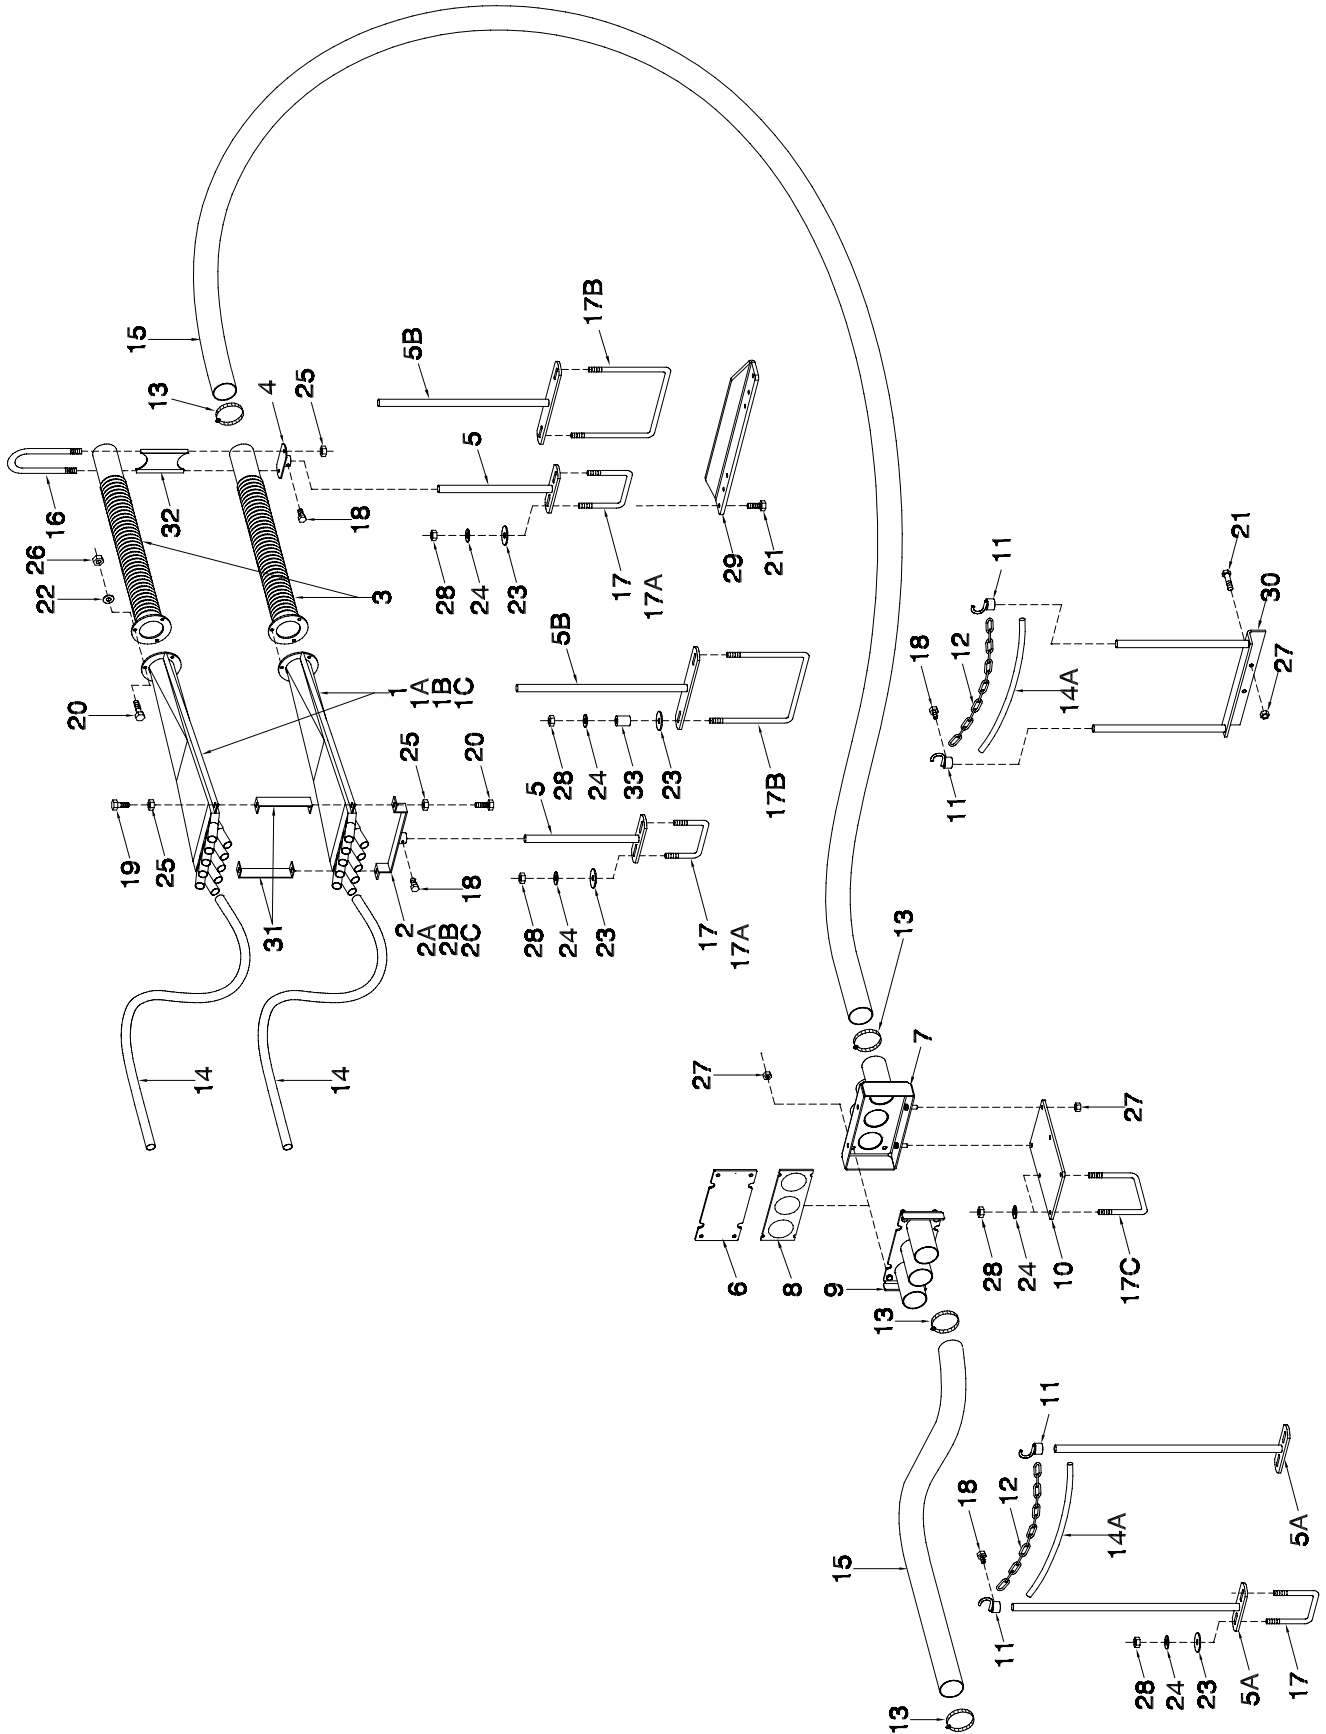

Distribution Dual Shoot Tow Behind - 31 Ft

Distribution - Dual Shoot Tow Behind - 31 Ft

Item	Part No.	Description	No. Used	
			31 ft	
			10	12
1	N42274	Divider Assembly - 11 Outlet	-	-
1A	N31190	Divider Assembly - 10 Outlet	-	-
1B	N31189	Divider Assembly - 9 Outlet	-	-
1C	N31188	Divider Assembly - 8 Outlet	2	6
1D	N31187	Divider Assembly - 7 Outlet	8	2
2	N40544	Support - 11 Outlet	-	-
2A	N19406	Support - 10 Outlet	-	-
2B	N15595	Support - 9 Outlet	-	-
2C	N15107	Support - 8 Outlet	2	6
2D	N15594	Support - 7 Outlet	8	2
3	N15135	Pipe - Corr Diff - Divider Head	10	8
4	N15102	Support - Rear	5	4
5	N15105	Support - Bottom - Rod 12"	8	8
5A	N19531	Support - Bottom - Rod 24"	2	2
5B	N45694	Support - Wide - Bottom - Rod 14"	2	-
6	N39876	Cover Plate - 3 Run	4	4
7	S39844	Coupler - 3 Run - Tillage	4	4
8	S39885	Gasket Seal - 3 Run	4	4
9	S39843	Coupler - 3 Run - Cart	4	4
10	S44463	Mount - Coupler	2	2
11	N19717	Hook - Chain	4	4
12	N19448	Chain - 80 Link	2	2
13	N11905	Hose Clamp - 2 1/2	40	32
14	R480034	Hose - .929 ID x 1.169 OD/ft (75 ft roll)	825	675
14A	R480034	Hose - .929 ID x 1.169 OD x 1.5 ft (75 ft roll)	2	2
15	R480055	Hose - 2 1/2 ID/ft (100 ft rolls)	200	150
16	N16504	U-Bolt - 1/4 x 2 9/16 x 9 1/2 Lg	5	4
17	N15098	U-Bolt - 3/8 x 4 x 5	6	6
17A	N15097	U-Bolt - 3/8 x 2 x 5	4	4
17B	N40715	U-Bolt - 3/8 x 8 x 9 3/4	2	-
17C	N34025	U-Bolt - 3/8 x 5 x 8	4	4
18	N24396	Setscrew - 1/4 x 1/2	14	12
19	K-3830	Hex Bolt - 1/4 x 1/2 Lg	10	8
20	W-469	Hex Bolt - 1/4 x 3/4 Lg	40	32
21	W-187	Hex Bolt - 3/8 x 1 1/4 Lg	6	10
22	W-521	Lockwasher - 1/4	30	24
23	D-5579	Flatwasher - 3/8	36	36
24	W-523	Lockwasher - 3/8	36	36
25	D-5277	Serrated Locknut - 1/4	30	24
26	W-512	Hex Nut - 1/4	30	24
27	D-5279	Serrated Locknut - 3/8	26	26
28	W-514	Hex Nut - 3/8	36	36
29	S44308	Extension Bracket - Head Support	2	4
30	N45696	Hose Support	1	1
31	N16689	Bracket Front - Dual Shoot Heads	10	8
32	N16507	Spacer - Rear - Dual Shoot Heads	5	4
33	N11750	Bushing - 0.385 ID x 0.625 OD x 1 1/16 Lg	4	-