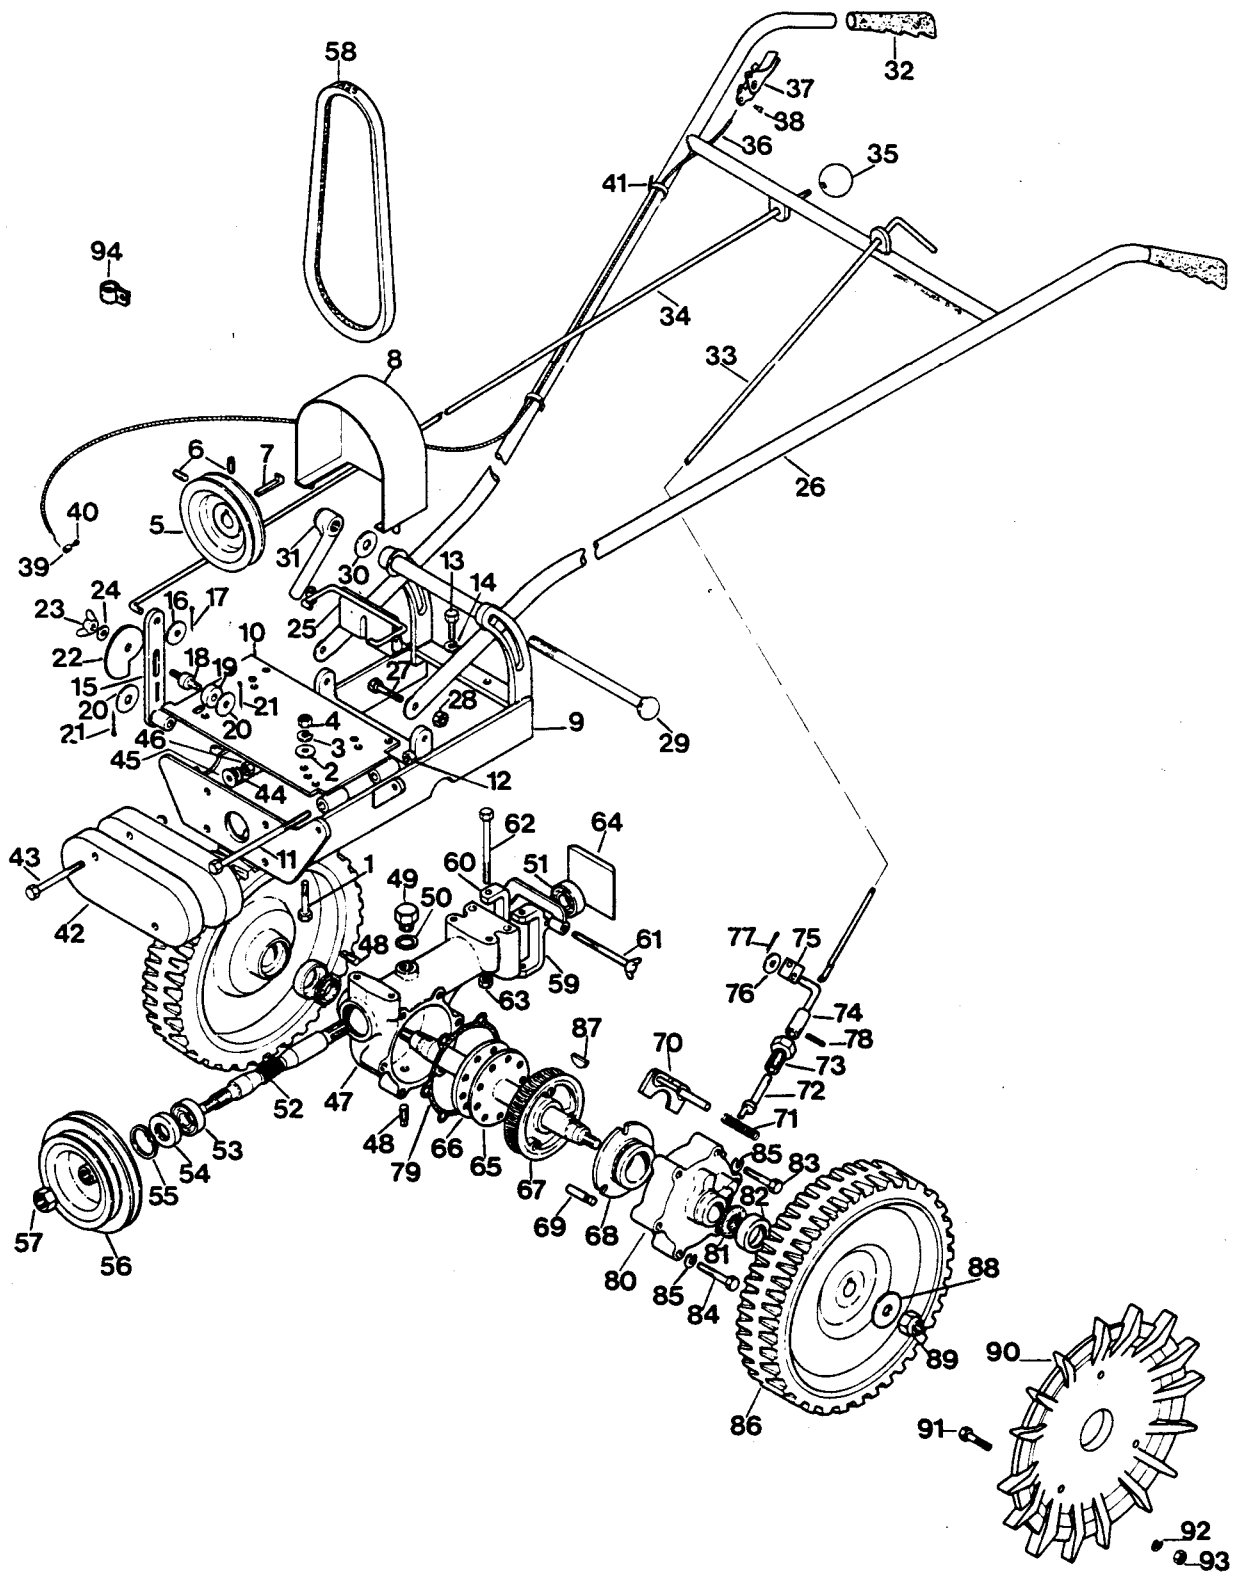

Tractor

Top Assembly No. C25241003D

Item	Part No.	Description	Qty.
1	101205120	Engine - Briggs & Stratton	1
2	108051010	Bolt $\frac{5}{16}$" UNC x $1\frac{1}{2}$" Hex H.T.	4
3	108050940	Flat Washer $\frac{5}{16}$"	5
4	107205010	Spring Washer $\frac{5}{16}$"	4
5	14207	Nut $\frac{5}{16}$" UNC Hex	4
6	118805040	Engine Pulley	1
7	77717	Grub Screw $\frac{5}{16}$" BSW x $\frac{1}{2}$"	2
8	14234	Key	1
9	79839	Belt Guard	1
10	79841	Engine Cradle	1
11	125605440	Baseplate	1
12	107605010	Bolt $\frac{5}{8}$" BSW x $5\frac{1}{2}$" Hex	1
13	101405080	Nut $\frac{5}{16}$" BSW Hex	1
14	108050940	Setscrew $\frac{5}{16}$" UNC x 1" Hex H.T.	4
15	14063	Spring Washer $\frac{5}{16}$"	4
16	108071410	Clutch Lever	1
17	208016340	Flat Washer $\frac{7}{16}$"	1
18	14141	Split Pin M2.5 x 20	1
19	14066	Pin	1
20	108051010	Roller	1
21	208016310	Flat Washer $\frac{5}{16}$"	2
22	14068	Split Pin M1.6 x 16	2
23	107605060	Cam	1
24	108051030	Wing Nut $\frac{5}{16}$" BSW	1
25	14111	Shakeproof Washer $\frac{5}{16}$"	1
26	77672	Belt Stop	1
27	111405060	Handlebars	1
28	107205020	Setscrew $\frac{5}{16}$" UNC x $\frac{3}{4}$" Hex	2
29	14075	Locknut $\frac{5}{16}$" UNC Hex	2
30	209025490	Clamp Bolt	1
31	610804	Flat Washer $\frac{1}{2}$"	3
32	207001350	Hand Nut	1
33	14106	Hand Grip	2
34	14078	Rod - Wheel Lock	1
35	72025	Rod - Clutch	1
	75572	Hand Knob	1
		Throttle Control Assembly consists of items 36 thru 40	1
36	75573	Cable	1
37	71182	Lever & Base	1
38	208057080	Screw $\frac{3}{16}$" BSW x $\frac{3}{8}$" Rd Hd	2
39	71705	Nipple	1
40	208057075	Screw $\frac{5}{32}$" x $\frac{1}{4}$" Rd Hd	1
41	208004080	Clip	2
42	77751	Counterweight	2
43	101205240	Bolt $\frac{5}{16}$" UNC x 3" Hex H.T.	2
44	108050940	Spring Washer $\frac{5}{16}$"	2
45	108051010	Flat Washer $\frac{5}{16}$"	2
46	107205010	Nut $\frac{5}{16}$" UNC Hex	2
47	14022	Housing	1
48	203031160	Plug $\frac{1}{8}$" BSP Sq. Hd	2
49	14049	Filler Plug	1
50	108101660	Fibre Washer $\frac{21}{32}$" I DX x 1" OD x $\frac{1}{16}$"	1
51	250616047	Bearing # LS7P	1
52	77601	Drive Shaft	1
53	250616041	Bearing # LS7	1
54	261609032	Oil Seal $\frac{7}{8}$" x $1\frac{9}{16}$" x $\frac{5}{16}$"	1
55	208001080	Circlip $1\frac{9}{13}$" Int.	1
56	14031	Drive Pulley	1
57	79835	Nut - special	1
58	204006030	V Belt A25	1
59	14098	Clamp L.H.	1
60	14100	Clamp R.H.	1
61	14103	Clamp Screw	1
62	101205280	Bolt $\frac{5}{16}$" UNC x $3\frac{1}{2}$" Hex	2
63	107205010	Nut $\frac{5}{16}$" UNC Hex	2
64	77618	Cover Plate	1
65	79825	Wheel Shaft - long	1
66	79822	Wheel Shaft - short	1
67	77600	Worm Wheel	1

Item	Part No.	Description	Qty.
68	14088	Selector Plate	1
69	14087	Pin	3
70	14145	Selector Yoke	1
71	79818	Spring	1
72	14114	Crank	1
73	14086	Bush	1
74	14107	Connecting Sleeve	1
75	14110	Trunnion Block	1
76	108051010	Flat Washer $\frac{5}{16}$"	2
77	208016310	Split Pin M1.6 x 16	2
78	208012030	Grover Pin $\frac{5}{32}$" x $\frac{3}{4}$"	1
79	14037	Gasket	1
80	14023	Sideplate	1
81	261510022	Oil Seal $1\frac{1}{2}$" x 1" x $1\frac{1}{4}$"	2
82	14089	Dust Cap	2
83	101205140	Bolt $\frac{5}{16}$" UNC x $1\frac{3}{4}$" Hex H.T. -upper	2
84	101205160	Bolt $\frac{5}{16}$" UNC x 2" Hex H.T. -lower	4
85	108050940	Spring Washer $\frac{5}{16}$"	6
86	79836	Wheel	2
87	208008460	Woodruff Key # 150	2
88	14034	Washer	2
89	208057330	Locknut $\frac{1}{2}$" UNC Hex Cone Type	2

Wheel Weights

Top Assembly No. C91251003D

Item	Part No.	Description	Qty.
90	77668	Wheel Weights	2
91	101206140	Bolt $\frac{3}{8}$" UNC x $1\frac{1}{4}$" Hex H.T.	6
92	108061140	Spring Washer $\frac{3}{8}$"	6
93	107206010	Nut $\frac{3}{8}$" UNC Hex	6

Addition to B&S motor

Item	Part No.	Description	Qty.
94	77732	Fuel Line Clip	1

USE THIS PAGE ONLY FOR MACHINES PRIOR TO SERIAL NO 220N8369