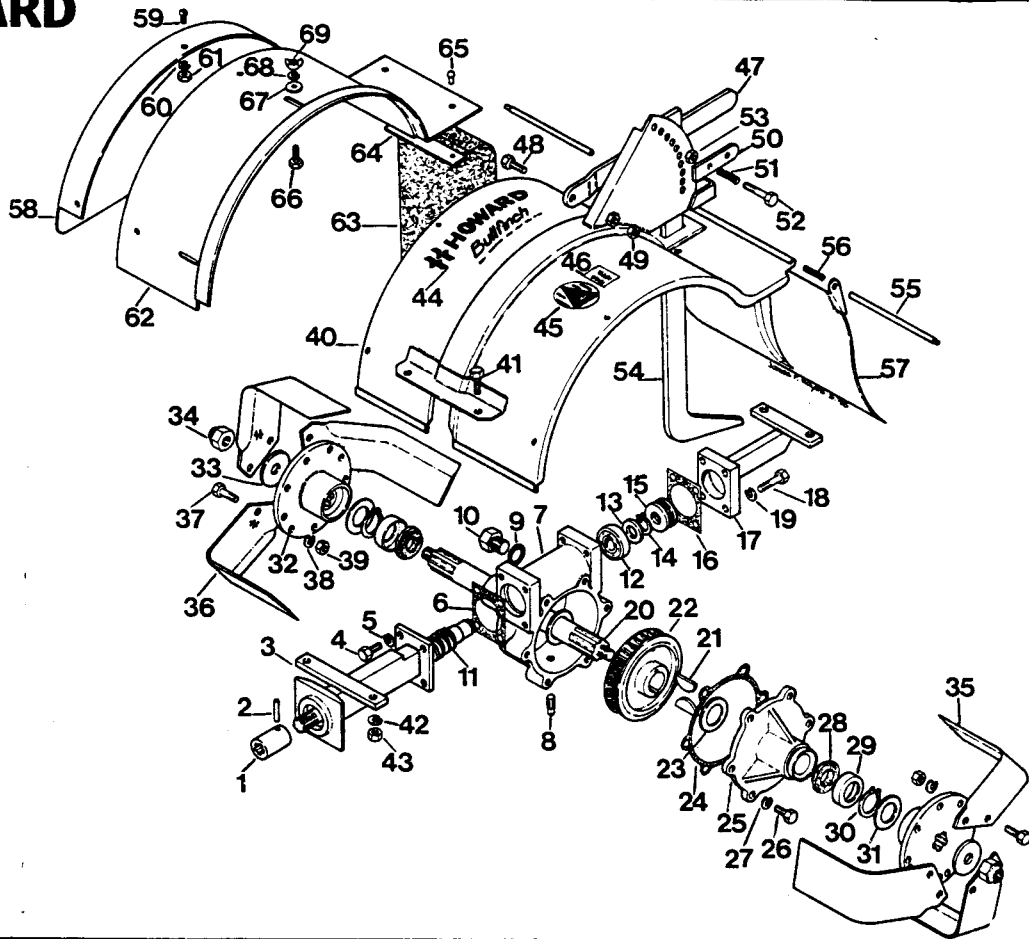

Rotavator

Top Assembly No. C91223003D

Item	Part No.	Description	Qty.
1	14095	Sleeve	1
2	14512	Pin	1
3	14115	Extension Housing	1
4	111405060	Setscrew $\frac{5}{16}$" UNC x $\frac{3}{4}$" Hex	4
5	108050940	Spring Washer $\frac{5}{16}$"	4
6	14121	Gasket	1
7	14027	Rotor Drive Housing	1
8	203031160	Drain Plug	1
9	108101660	Fibre Washer $\frac{21}{32}$" x 1" x $\frac{1}{16}$"	1
10	14049	Filler Plug	1
11	14225	Worm Shaft	1
12	250616041	Bearing # LS7	1
13	79833	Spacer	1
14	208002030	Circlip $\frac{5}{8}$" Ext.	1
15	250614061	Thrust Race # SFL $\frac{5}{8}$	1
16	14121	Gasket	1
17	79831	End Cover	1
18	101205100	Bolt $\frac{5}{16}$" UNC x $1\frac{1}{4}$" Hex H.T.	4
19	108050940	Spring Washer $\frac{5}{16}$"	4
20	79827	Rotor Drive Shaft	1
21	208008440	Woodruff Key # 180	2
22	14226	Worm Wheel	1
23	14033	Wearing Washer	2
24	14037	Gasket	1
25	14028	Sideplate	1
26	111405060	Setscrew $\frac{5}{16}$" UNC x $\frac{3}{4}$" Hex	6
27	108050940	Spring Washer $\frac{5}{16}$"	6
28	261510022	Oil Seal - special	2
29	14089	Dust Cap	2
30	208002060	Circlip 1" Ext.	2
31	79845	Shim .010"	As Req.
	79846	Shim .031"	As Req.
32	79828	Rotor Flange	2
33	14034	Washer	2
34	208057330	Locknut $\frac{1}{2}$" UNC Hex	2
35	14130	Blade R.H.	3

Extension Kit & Shields

C91225403D

C91255503D

Item	Part No.	Description	Qty.
36	14131	Blade L.H.	3
37	14144	Blade Bolt	12
38	108050940	Spring Washer $\frac{5}{16}$"	12
39	107105010	Nut $\frac{5}{16}$" Hex	12
40	79837	Rotor Shield	1
41	111405060	Setscrew $\frac{5}{16}$" UNC x $\frac{3}{4}$" Hex	4
42	108050940	Spring Washer $\frac{5}{16}$"	4
43	107205010	Nut $\frac{5}{16}$" UNF Hex	4
44	70632	Transfer	1
45	70630	Transfer	1
46	70656	Transfer	1
47	20504	Hand Lever	1
48	125605060	Bolt $\frac{5}{16}$" BSW x $\frac{3}{4}$" Hex H.T.	1
49	107205020	Locknut $\frac{5}{16}$" BSW Hex	1
50	20505	Spring Clip	1
51	20470	Spring	1
52	14127	Setscrew - special	1
53	14126	Locknut - special	1
54	77394	Depth Sprag	1
55	79830	Hinge Pin	2
56	79817	Spring	1
57	79829	Trailing Board	1
58	77653	Side Shield R.H.	1
	77658	Side Shield L.H.	1
59	20805210	Screw $\frac{1}{4}$" BSW x $\frac{1}{2}$" Rd Hd	6
60	108040840	Spring Washer $\frac{1}{4}$"	6
61	107604010	Nut $\frac{1}{4}$" BSW Hex	6
62	77650	Shield Extension R.H.	1
	77657	Shield Extension L.H.	1
63	77651	Rear Flap	2
64	77652	Strip	2
65	208020120	Rivet	4
66	125804060	Setscrew $\frac{1}{4}$" BSW x $\frac{3}{4}$" Hex	6
67	209025390	Flat Washer $\frac{1}{4}$"	6
68	108040840	Spring Washer $\frac{1}{4}$"	6
69	107604060	Wing Nut $\frac{1}{4}$" BSW	6