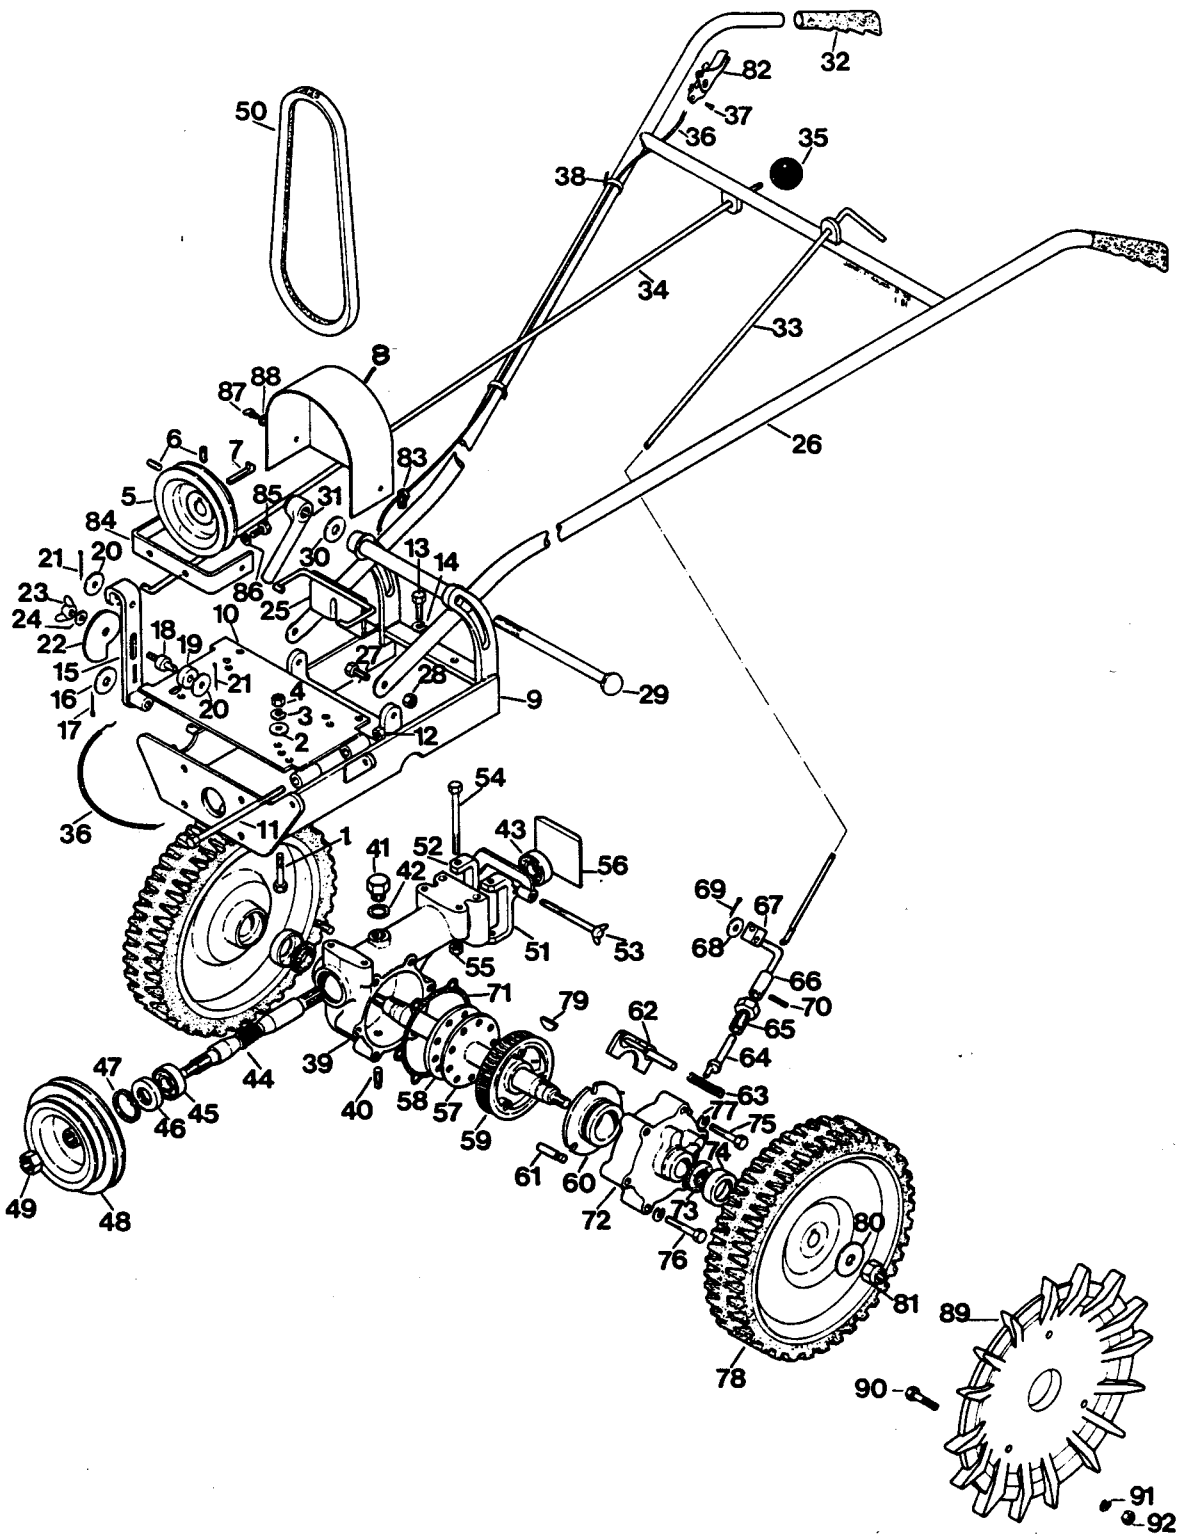

Tractor

Top Assembly No. C25241003F

Effective from serial no. 220N8520 HONDA ENGINE.

Item	Part No.	Description	Qty	Item	Part No.	Description	Qty
		Engine — Honda / NEWTON	1	69	208016310	Split Pin M 1.6 x 16	2
1	101205120	Bolt $\frac{5}{16}$" UNC x $1\frac{1}{2}$" Hex H.T.	4	70	208012030	Grover Pin $\frac{5}{32}$" x $\frac{3}{4}$"	1
2	108051010	Flat Washer $\frac{5}{16}$"	5	71	14037	Gasket	1
3	108050940	Spring Washer $\frac{5}{16}$"	4	72	14023	Sideplate	1
4	107205010	Nut $\frac{5}{16}$" UNC Hex	4	73	261510022	Oil Seal $1\frac{1}{2}$"	2
† 5	79854	Engine Pulley-Honda / 14207-Newton	1	74	14089	Dust Cap	2
6	118805040	Grub Screw $\frac{5}{16}$" BSW x $\frac{1}{2}$"	2	75	101205140	Bolt $\frac{5}{16}$" UNC x $1\frac{3}{4}$" Hex H.T.-upper	2
7	77717	Key	1	76	101205160	Bolt $\frac{5}{16}$" UNC x 2" Hex H.T.-lower	4
† 8	77782	Belt Guard-Honda / 14234-Newton	1	77	108050940	Spring Washer $\frac{5}{16}$"	6
9	79839	Engine Cradle	1	78	79836	Wheel	2
10	79841	Baseplate	1	79	208008460	Woodruff Key # 150	2
11	125605440	Bolt $\frac{5}{8}$" BSW x $5\frac{1}{2}$" Hex	1	80	14034	Washer	2
12	107605010	Nut $\frac{5}{16}$" BSW Hex	1	81	208057330	Locknut $\frac{1}{2}$" UNC Hex cone type	2
13	101405080	Setscrew $\frac{5}{16}$" UNC x 1" Hex H.T.	4	† 82	71182	Throttle Lever	1
14	108050940	Spring Washer $\frac{5}{16}$"	4	† 83	208004090	Clip	1
15	14063	Clutch Lever	1	† 84	77785	Bracket	1
16	108071410	Flat Washer $\frac{7}{16}$"	1	† 85	101305060	Setscrew $\frac{5}{16}$" UNF x $\frac{3}{4}$" HEX H.T.	2
17	208016340	Split Pin M2.5x20	1	† 86	108050940	Spring Washer $\frac{5}{16}$"	2
18	14141	Pin	1	† 87	75966	Thumb Screw	2
19	14066	Roller	1	† 88	108040830	Shakeproof Washer $\frac{1}{4}$" Int	2
20	108051010	Flat Washer $\frac{5}{16}$"	2				
21	208016310	Split Pin M 1.6 x 16	2				
22	14068	Cam	1				
23	107605060	Wing Nut $\frac{5}{16}$" BSW	1				
24	108051030	Shakeproof Washer $\frac{5}{16}$"	1				
25	77781	Belt Stop	1				
26	77672	Handlebars	1				
27	111405060	Setscrew $\frac{5}{16}$" UNC x $\frac{3}{4}$" Hex	2				
28	107205020	Locknut $\frac{5}{16}$" UNC Hex	2				
29	14075	Clamp Bolt	1				
30	209025490	Flat Washer $\frac{1}{2}$"	3				
31	610804	Hand nut	1				
32	207001350	Hand Grip	2				
33	14106	Rod-Wheel lock	1				
34	14078	Rod-clutch	1				
35	72025	Hand Knob	1				
† 36	79855	CABLE-Honda / 207001320-Newton	1				
37	208057080	Screw $\frac{7}{16}$" BSW x $\frac{3}{8}$" Rd Hd	2				
38	208004080	Clip	2				
39	14022	Housing	1				
40	203031160	Plug $\frac{1}{8}$" BSP Sq Hd	2				
41	14049	Filler Plug	1				
42	108101660	Fibre Washer $\frac{3}{32}$" ID x 1" O.D x $\frac{1}{16}$"	1				
43	250616047	Bearing # LS7P	1				
44	77601	Drive Shaft	1				
45	250616041	Bearing # LS7	1				
46	261609032	Oil Seal $\frac{7}{8}$" x $1\frac{9}{16}$" x $\frac{5}{16}$"	1				
47	208001080	Circlip $1\frac{3}{16}$" Int.	1				
† 48	79853	Drive Pulley-Honda / 14031-Newton	1				
49	79835	Nut — Special	1				
50	204006030	V Belt A25	1				
51	14098	Clamp L.H.	1				
52	14100	Clamp R.H.	1				
53	14103	Clamp Screw	1				
54	101205280	Bolt $\frac{5}{16}$" UNC x $3\frac{1}{2}$" Hex H.T.	2				
55	107205010	Nut $\frac{5}{16}$" UNC Hex	2				
56	77618	Cover Plate	1				
57	79825	Wheel Shaft — long	1				
58	79822	Wheel Shaft — short	1				
59	77600	Worm Wheel	1				
60	14088	Selector Plate	1				
61	14087	Pin	3				
62	14145	Selector Yoke	1				
63	79818	Spring	1				
64	14114	Crank	1				
65	14086	Bush	1				
66	14107	Connecting Sleeve	1				
67	14110	Trunnion Block	1				
68	108051010	Flat Washer $\frac{5}{16}$"	2				

Wheel Weights

Top Assembly No. C91251003D

89	77668	Wheel Weights	2
90	101206140	Bolt $\frac{3}{8}$" UNC x $1\frac{3}{4}$" Hex H.T.	6
91	108061140	Spring Washer $\frac{3}{8}$"	6
92	107206010	Nut $\frac{3}{8}$" UNC Hex	6

† ITEMS 82 - 88

FOR HONDA ENGINE ONLY