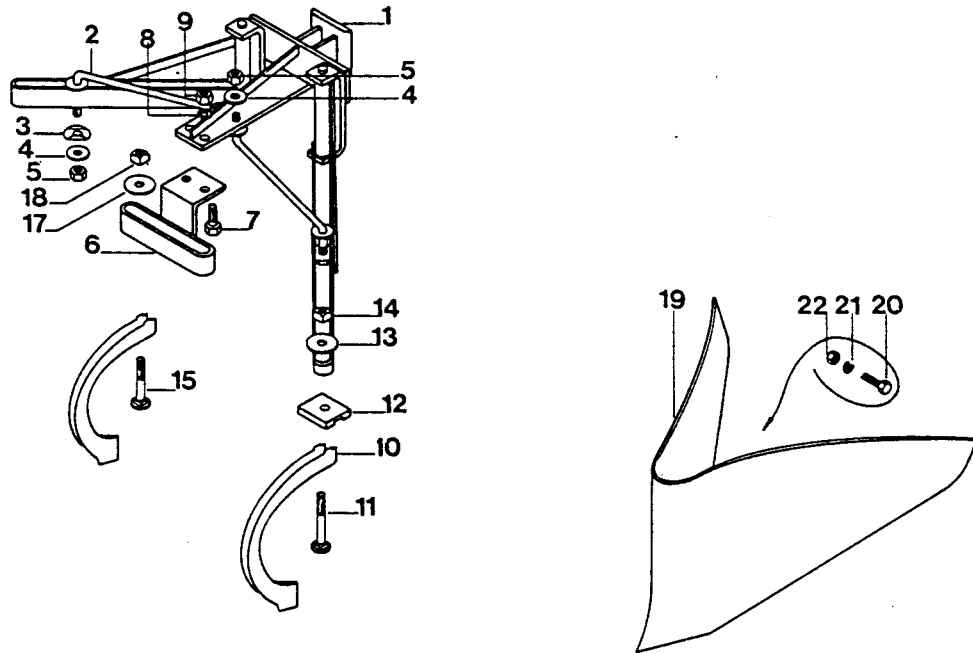

Toolbar & Tynes

Top Assembly No. C91241003D

(NLA)

Item	Part No.	Description	Qty.
1	77678	Toolbar	1
2	77695	Adjusting Link	2
3	77697	Special Washer	2
4	209025670	Flat Washer $\frac{3}{8}$"	4
5	107606010	Nut $\frac{3}{8}$" BSW Hex	4
6	77691	Toolbar Centre	1
7	125606080	Bolt $\frac{3}{8}$" BSW x 1" Hex	2
8	108061140	Spring Washer $\frac{3}{8}$"	2
9	107606010	Nut $\frac{3}{8}$" BSW Hex	2
10	77715	Tyne	5
	77698	Bolt Assembly - outer	4
11	105606200	Bolt $\frac{3}{8}$" BSW x 2½"	4
12	77699	Plate	4
13	78798	Flat Washer	4
14	107606160	Nut $\frac{3}{8}$" BSW	4
	77700	Bolt Assembly - centre	1
15	105606180	Bolt $\frac{3}{8}$" BSW x 2¼"	1
16		Not Allocated.	
17	78798	Flat Washer	1
18	107606160	Nut $\frac{3}{8}$" BSW	1

Furrower

C91243003D (NLA)

Item	Part No.	Description	Qty.
19	14136	Furrower	1
20	101405080	Setscrew $\frac{5}{16}$" UNC x 1" Hex H.T.	1
21	108050940	Spring Washer $\frac{5}{16}$"	1
22	107205010	Nut $\frac{5}{16}$" UNC Hex	1